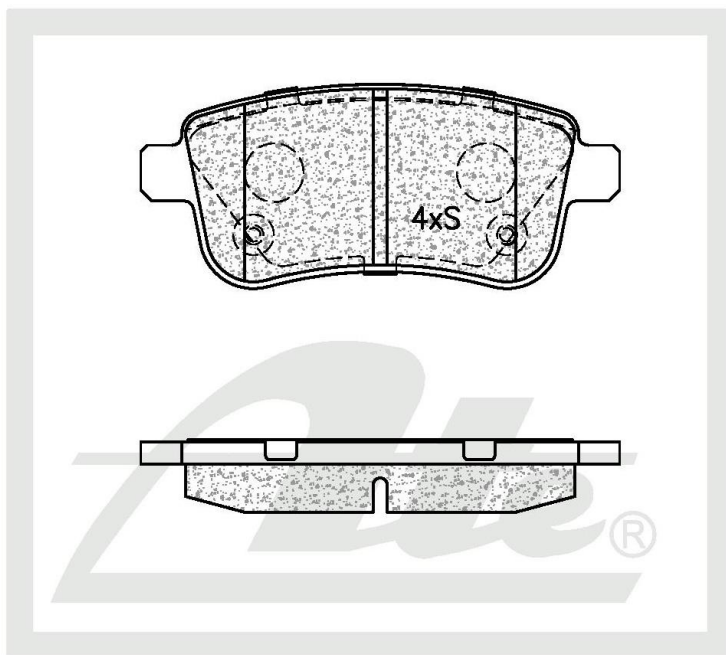

NEW PART NUMBER

Drawing

105.8 45.2 16

Details of New Part

Brake Pad – Rear

Product Dimensions

Length – 105.82mm

Height – 45.3mm

Thickness – 16.0mm

Package Dimensions

Weight – 901.2g

L – 128.00mm

W – 99.70mm

H – 51.01mm

Barcode

ATE1440